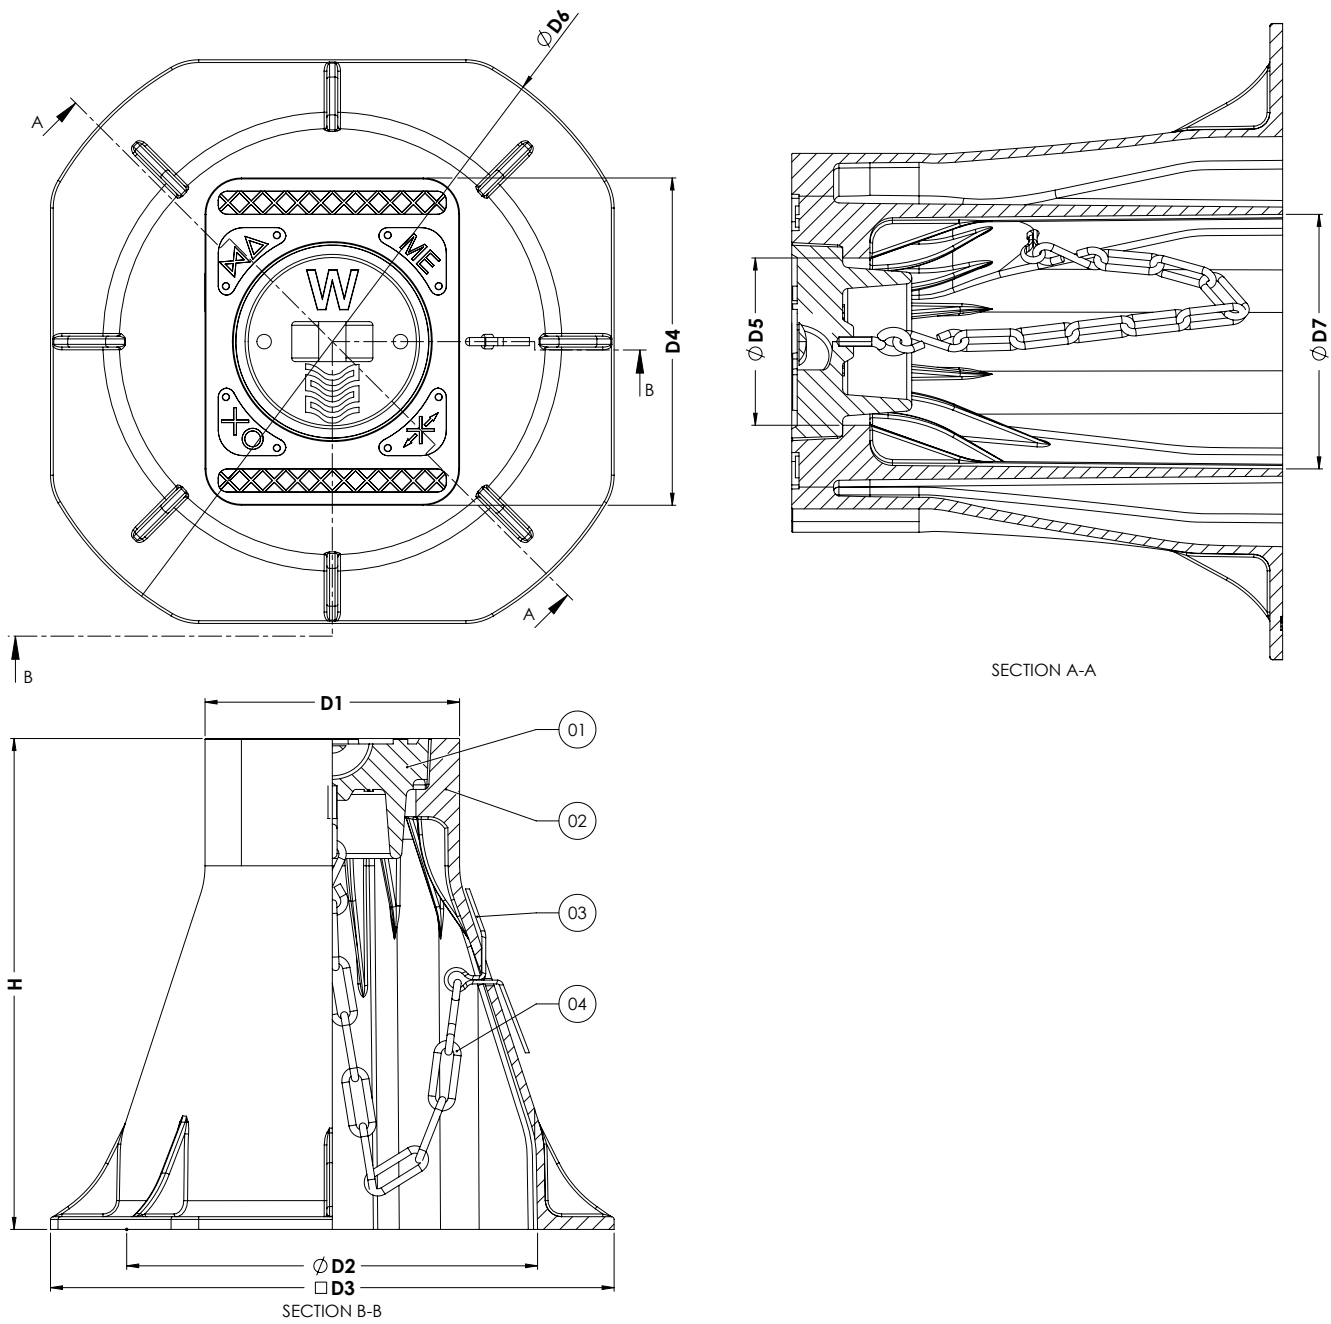

## AVK SURFACE BOX NORMPOT AFSLUITER RH HD-GG

80/43  
900

Fixed height  
Surface box for distribution valves  
Standard lid inscription: W

- Normpot Afsluiter RH HD-GG
  - Round cast iron lid
  - Rectangular top surface box

### Accessories

- Support tile IV

8.2 kg  
CO2 eq.

Expect... **AVR**

**Component list**

1. Lid	EN-GJL-200
2. Housing	PA+
3. Split pin	Brass
4. Chain	Galvanized steel

**Reference nos. and nominal dimensions**

AVK ref. nos.	D1 mm	D2 mm	D3 mm	D4 mm	D5 mm	D6 mm	D7 mm	H mm
80-43-0000XXXX	140	226	310	180	92	350	140	270
	Weight box in kg	Weight lid in kg	Total weight in kg					
	2.6	2.1	4.7					