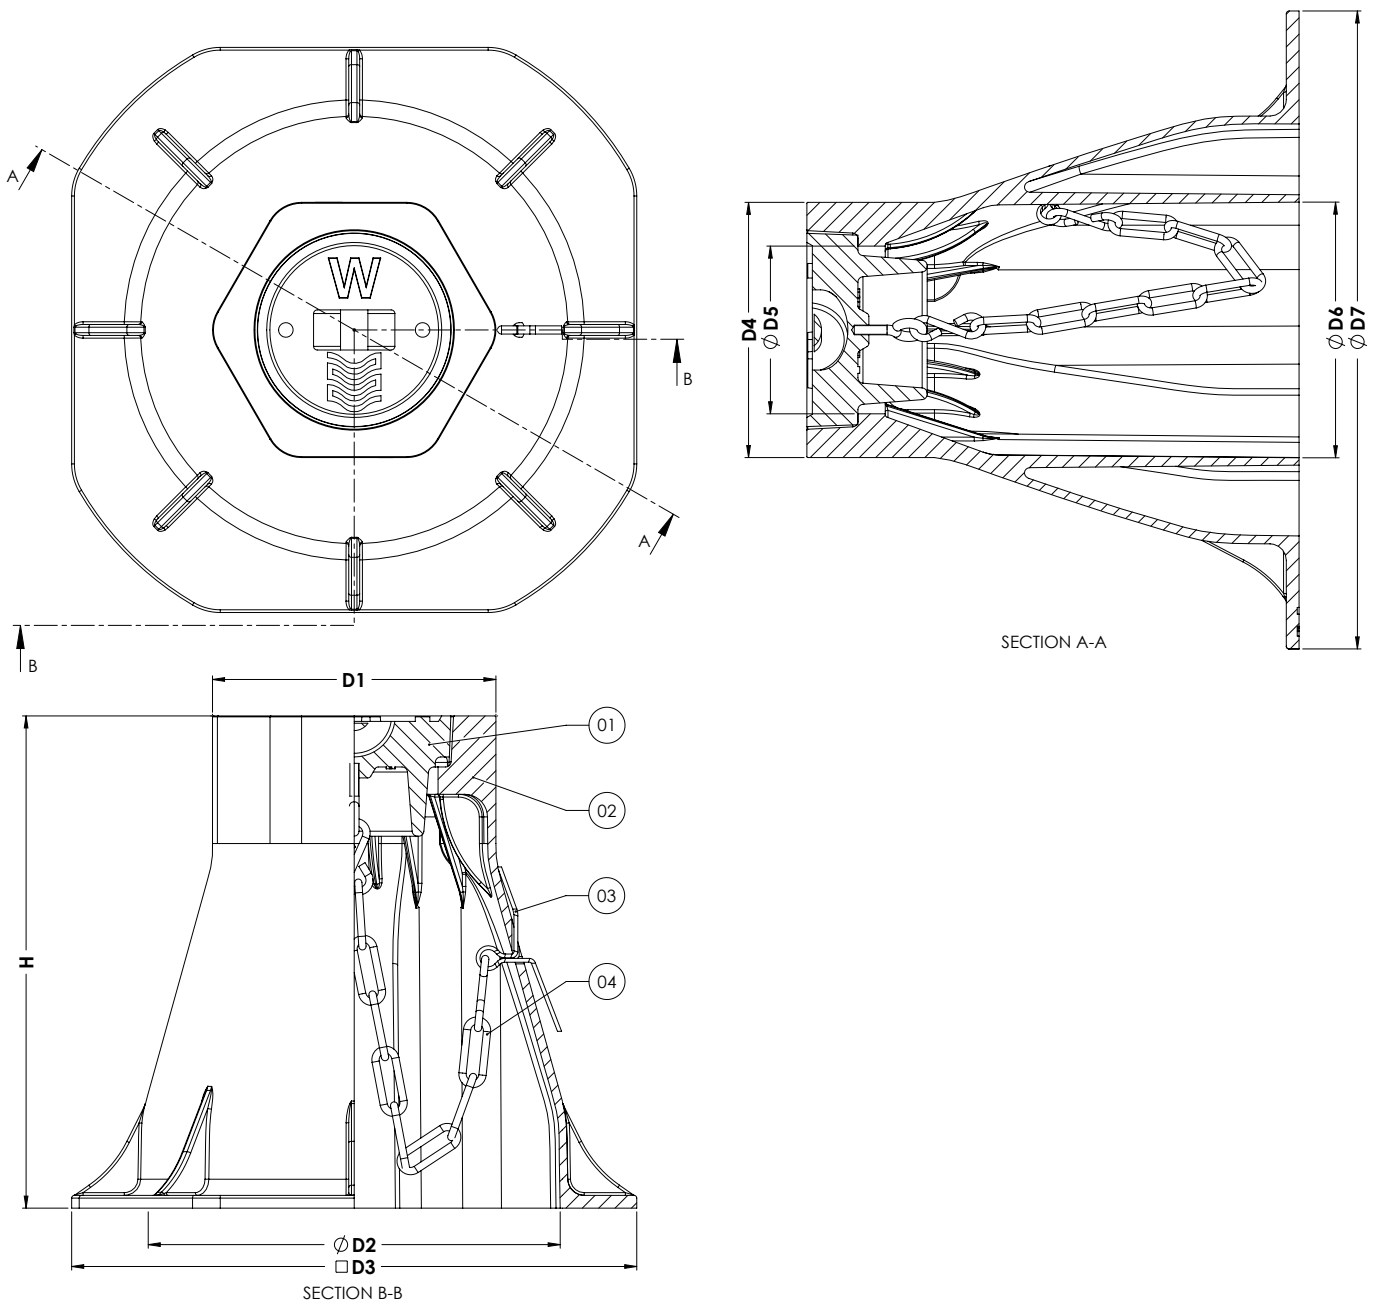

AVK SURFACE BOX
NORMPOT AFSLUITER H HD-GG

80/43
600

Fixed height
Surface box for distribution valves
Standard lid inscription: W

- Normpot Afsluiter H HD-GG
 - Round cast iron lid
 - Hexagonal top surface box

Standards

- T.V./072/3-E

Accessories

- Support tile IV

7.5 kg
CO2 eq.

Expect... **AVR**

Component list

1. Lid	EN-GJL-200
2. Housing	PA+
3. Split pin	Brass
4. Chain	Galvanized steel

Reference nos. and nominal dimensions

AVK ref. nos.	D1 mm	D2 mm	D3 mm	D4 mm	D5 mm	D6 mm	D7 mm	H mm
80-43-0000XXXX	155	226	310	140	92	140	350	270
	Weight box in kg	Weight lid in kg	Total weight in kg					
	2.2	2.1	4.3					