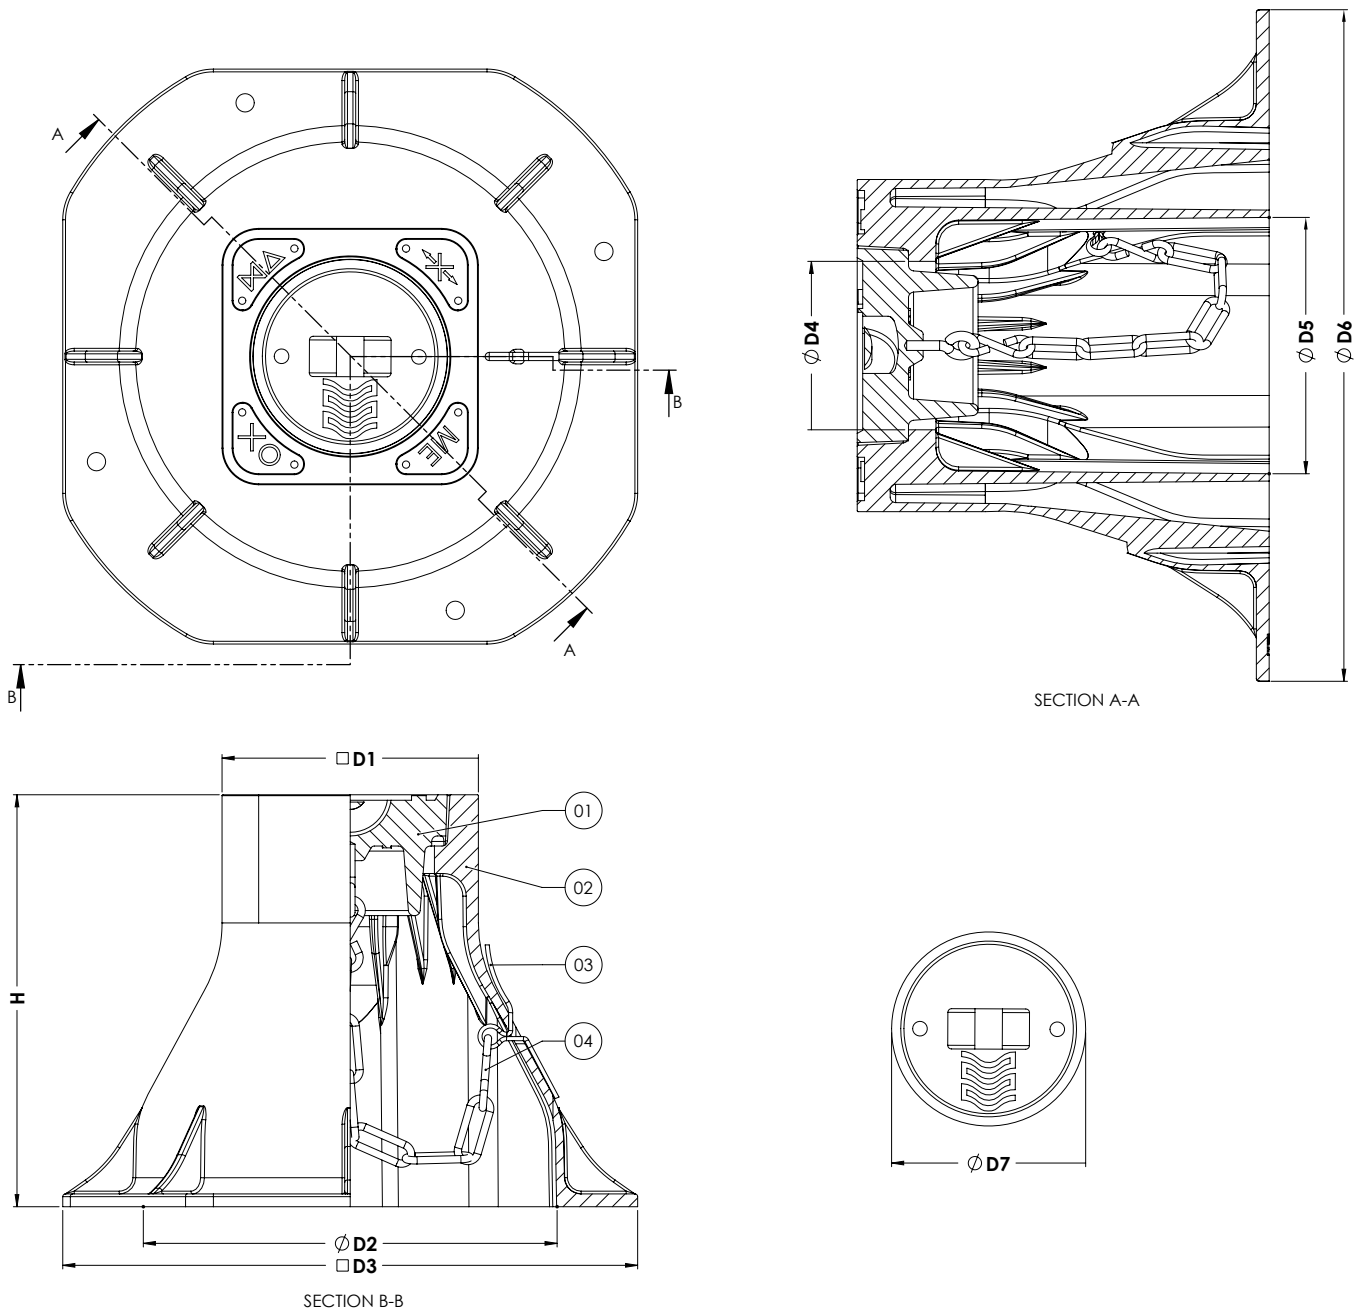

AVK SURFACE BOX NORMPOT AFSLUITER KORT HD-GG

80/43
9000

Fixed height
Surface box for distribution valves
Lid inscription: water logo

- Normpot Afsluiter Kort HD-GG
 - Round cast iron lid
 - Square top surface box

Optional

- Various colours and lid inscriptions possible

Standards

- T.V./072/3-E

Accessories

- Support tile IV
- Top frame service connection

Expect... **AVR**

Component list

1. Lid	EN-GJL-200
2. Housing	PA+
3. Split pin	Brass
4. Chain	Galvanized steel

Reference nos. and nominal dimensions

AVK ref. nos.	D1 mm	D2 mm	D3 mm	D4 mm	D5 mm	D6 mm	D7 mm	H mm
80-43-9000030	140	226	314	92	140	355	106	225
	Weight box in kg	Weight lid in kg	Total weight in kg					
	2.0	2.1	4.1					

For other variants different item numbers apply
 Dimensions are subject to tolerances